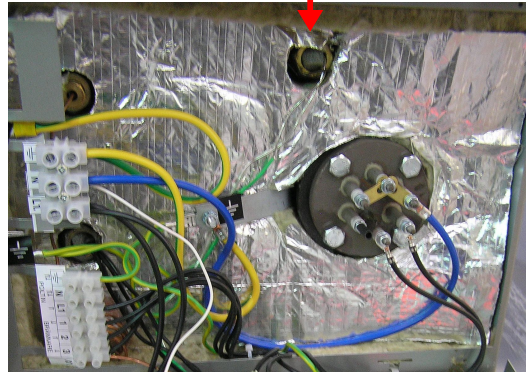

BIOTRIPLEX

Thermostat pocket

**DUO 1 & 2
TRIPLEX**

Thermostat pocket

BIOTRIPLEX

Thermostat pocket is behind the top control panel

DUO & TRIPLEX

Thermostat pocket is behind the electrical panel

Thermostat pocket with insulation removed.
Refit the insulation after a new / additional thermostat probe has been fitted.

Use only thermostats / probes designed to work with temperatures up to 110°C.

JASPI UK www.jaspi.co.uk