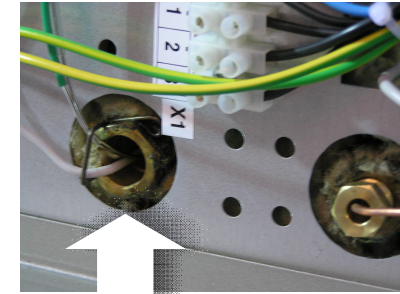

BIOTRIPLEX

Thermostat pocket

**DUO 1 & 2
TRIPLEX**

Thermostat pocket

BIOTRIPLEX

Thermostat pocket is behind the top control panel

DUO & TRIPLEX

Thermostat pocket is behind the electrical panel

Thermostat pocket with insulation removed.
Refit the insulation after a new / additional thermostat probe has been fitted.

Use only thermostats / probes designed to work with temperatures up to 110°C.

JASPI UK www.jaspi.co.uk