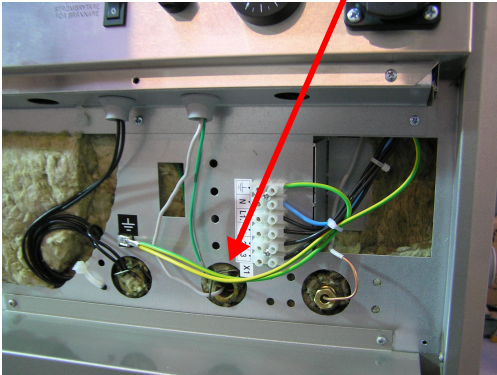

BIOTRIPLEX

Thermostat pocket

**DUO 1 & 2
TRIPLEX**

Thermostat pocket

BIOTRIPLEX

Thermostat pocket is behind the top control panel

DUO & TRIPLEX

Thermostat pocket is behind the electrical panel

Thermostat pocket with insulation removed.
Refit the insulation after a new / additional thermostat probe has been fitted.

Use only thermostats / probes designed to work with temperatures up to 110°C.

JASPI UK www.jaspi.co.uk